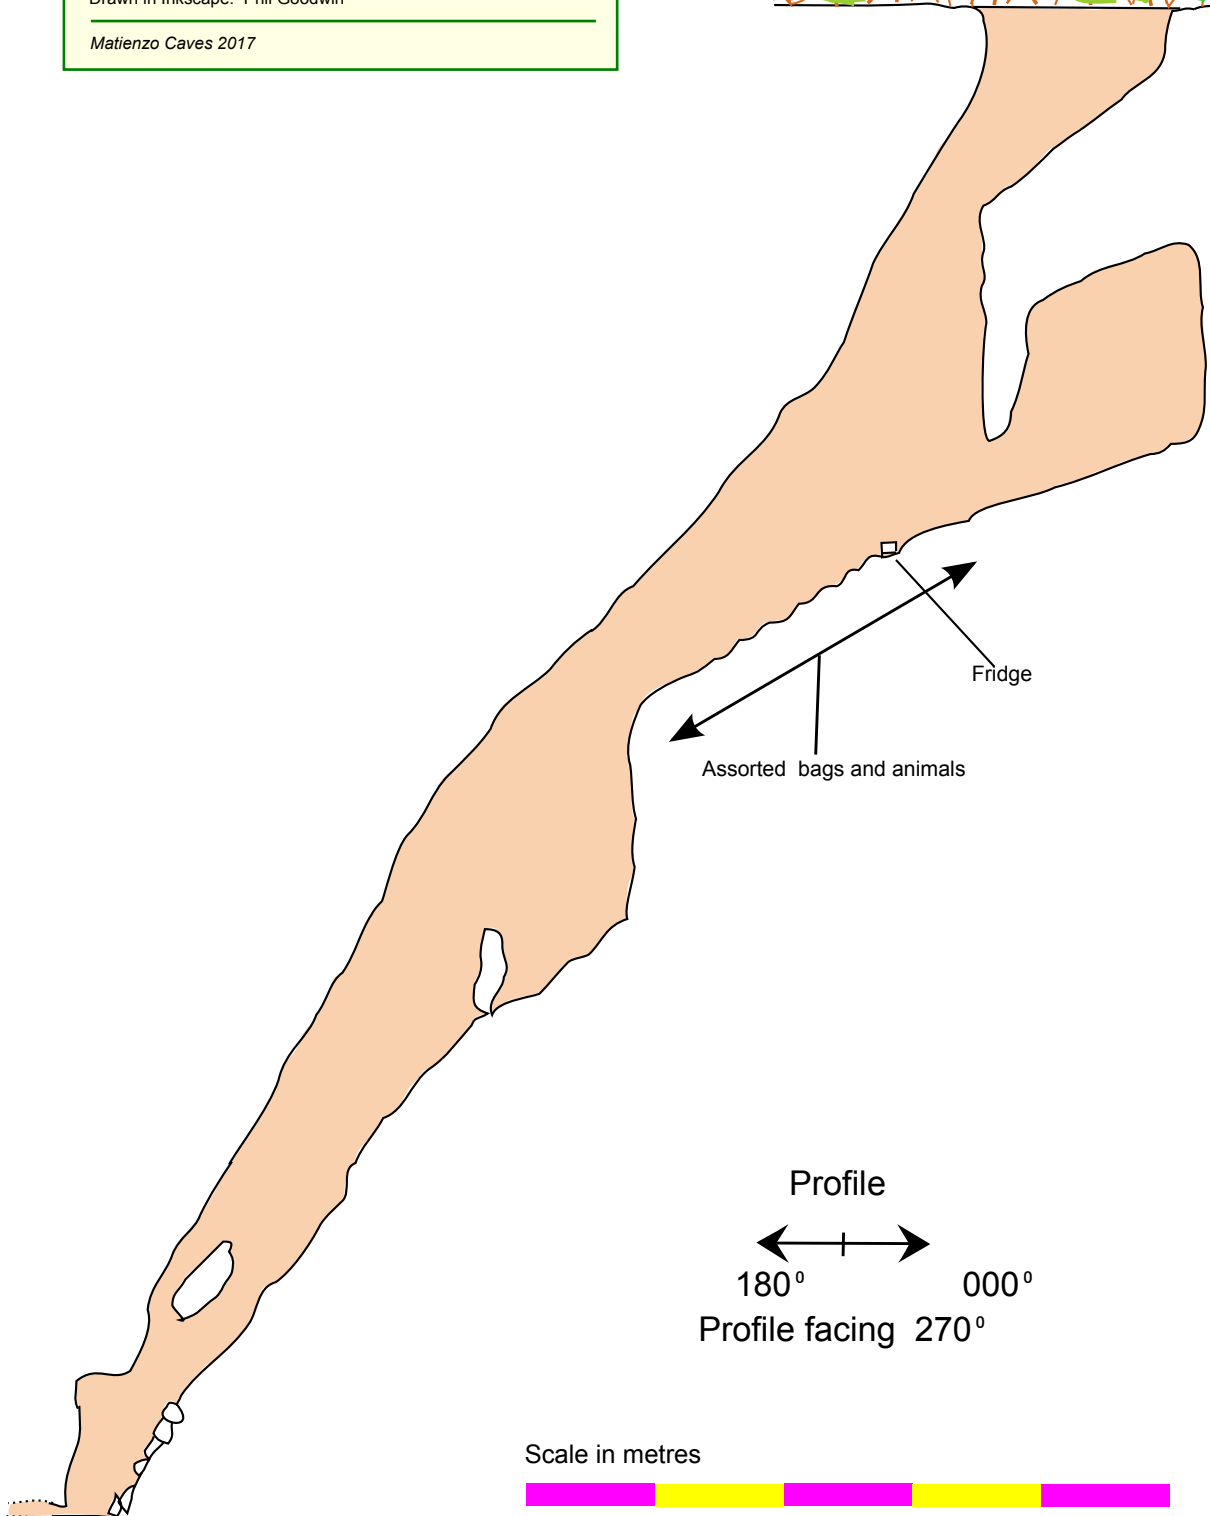

# site 4627: Sima Inclinada

ETRS89: 0450149 4803681 altitude 325m

Length: 94m Depth: 59m

Surveyed: by Bob Catley and Phil Goodwin October 2017

Drawn in Inkscape: Phil Goodwin

Matienzo Caves 2017

Assorted bags and animals

Fridge

Profile

180° 000°

Profile facing 270°

Scale in metres