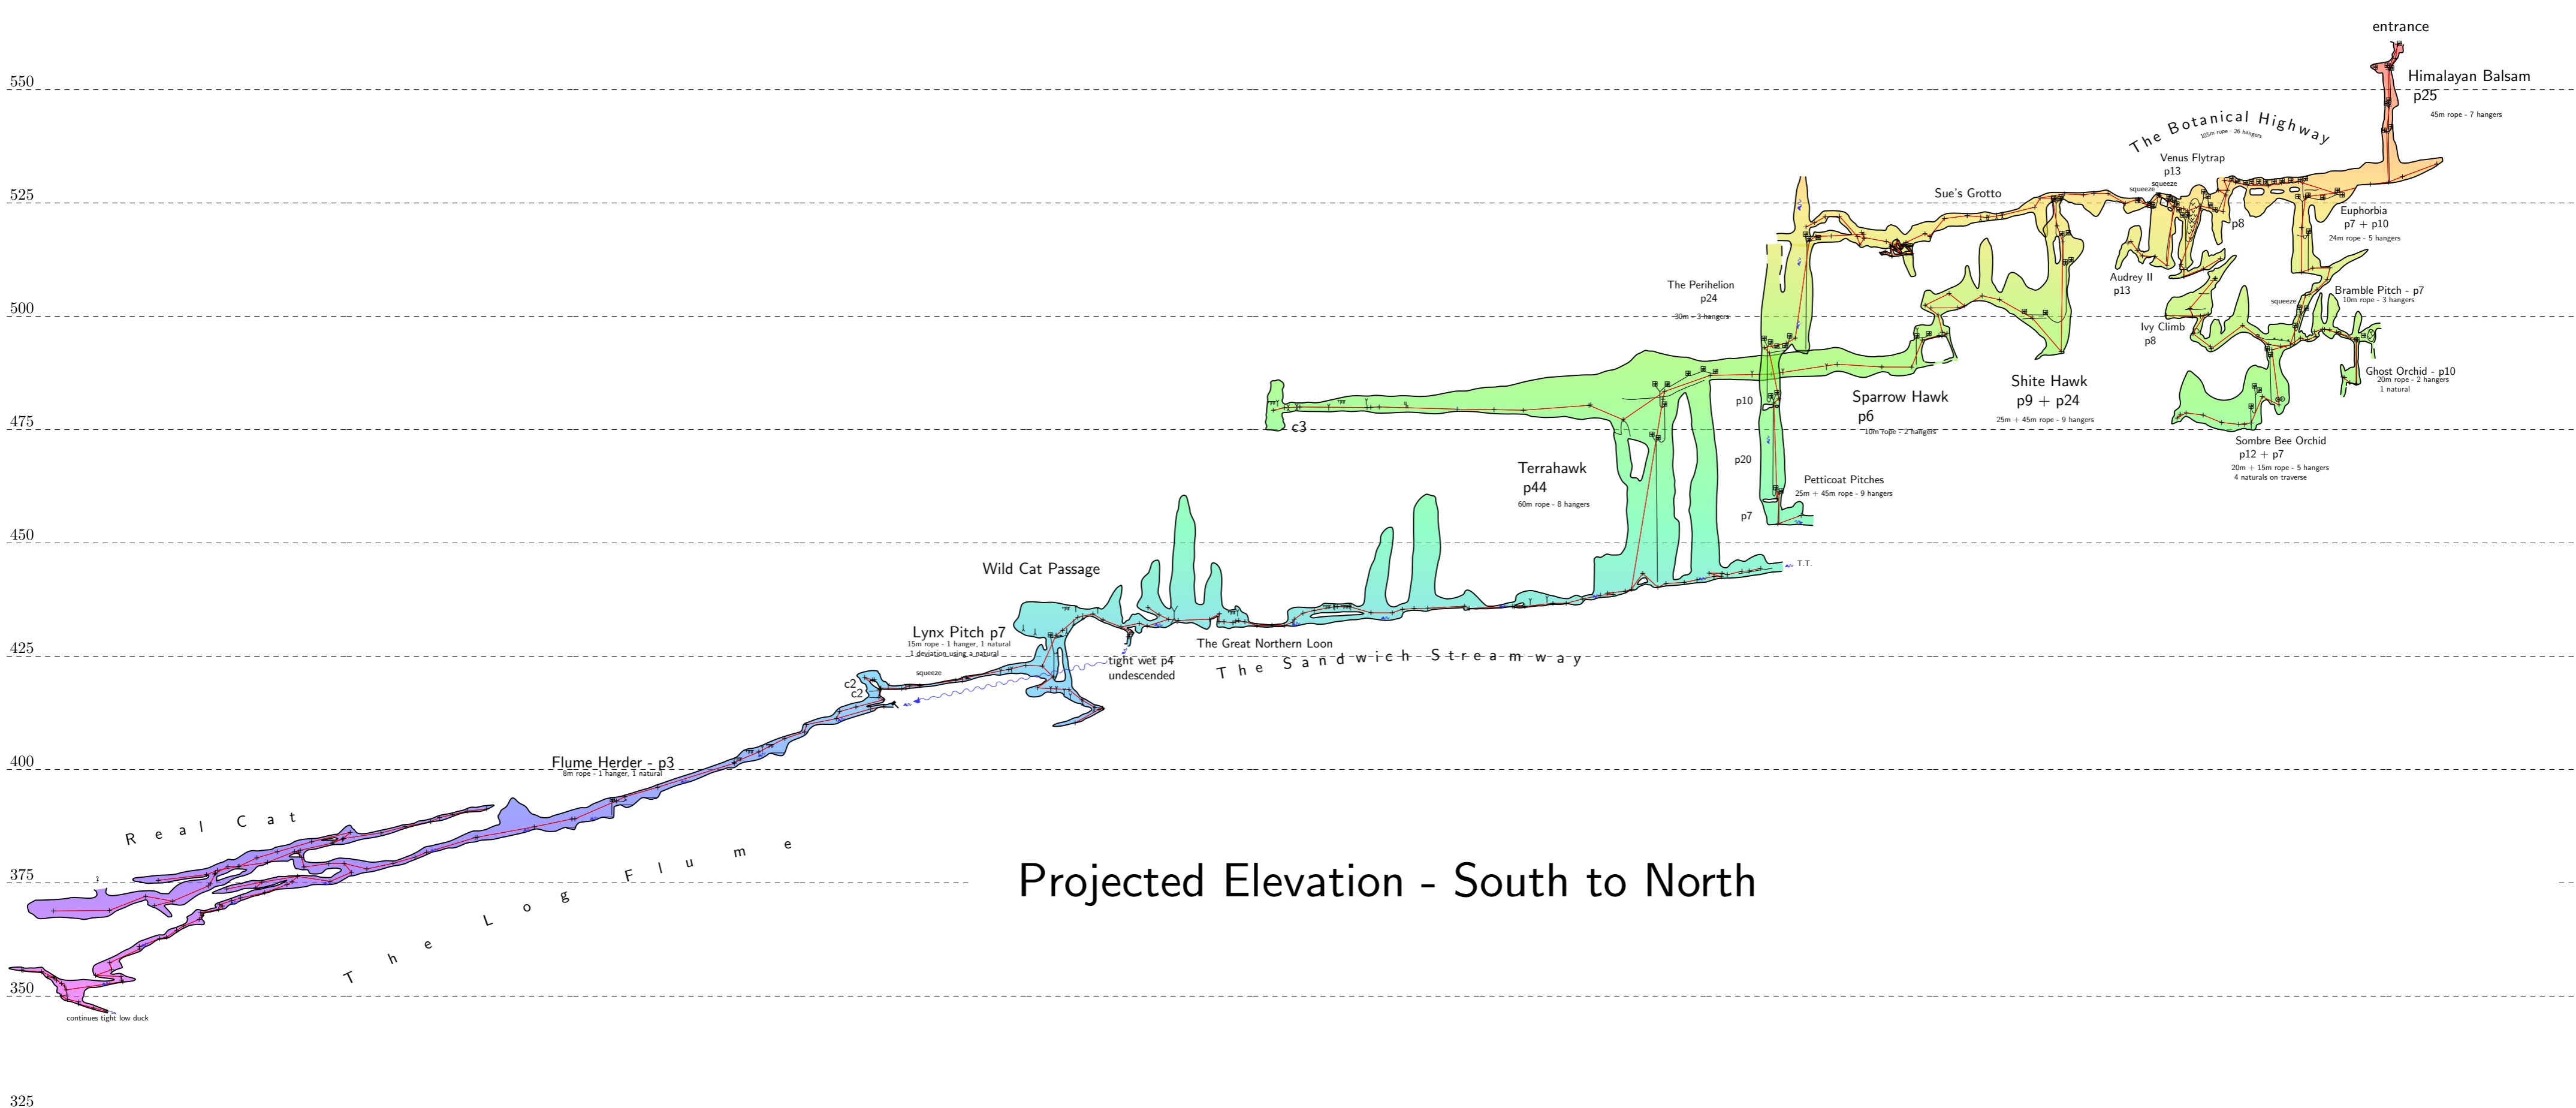

Site: 2081 - Torca del Muérdago (Mistletoe Pot)

Length:2131m Depth:213m Altitude:557m - S Vega, Cantabria, Spain 30T 452218 4794254(ETRS89)

Explored and Surveyed by: Diane Arthurs, James Carlisle, Simon Cornhill, Chris Scaife Dec 2021 - April 2022

Instruments: Distox2, Samsung Note4 - surveyed to BCRA 5c - produced using Inkscape and presented in Therion

Projected Elevation - South to North